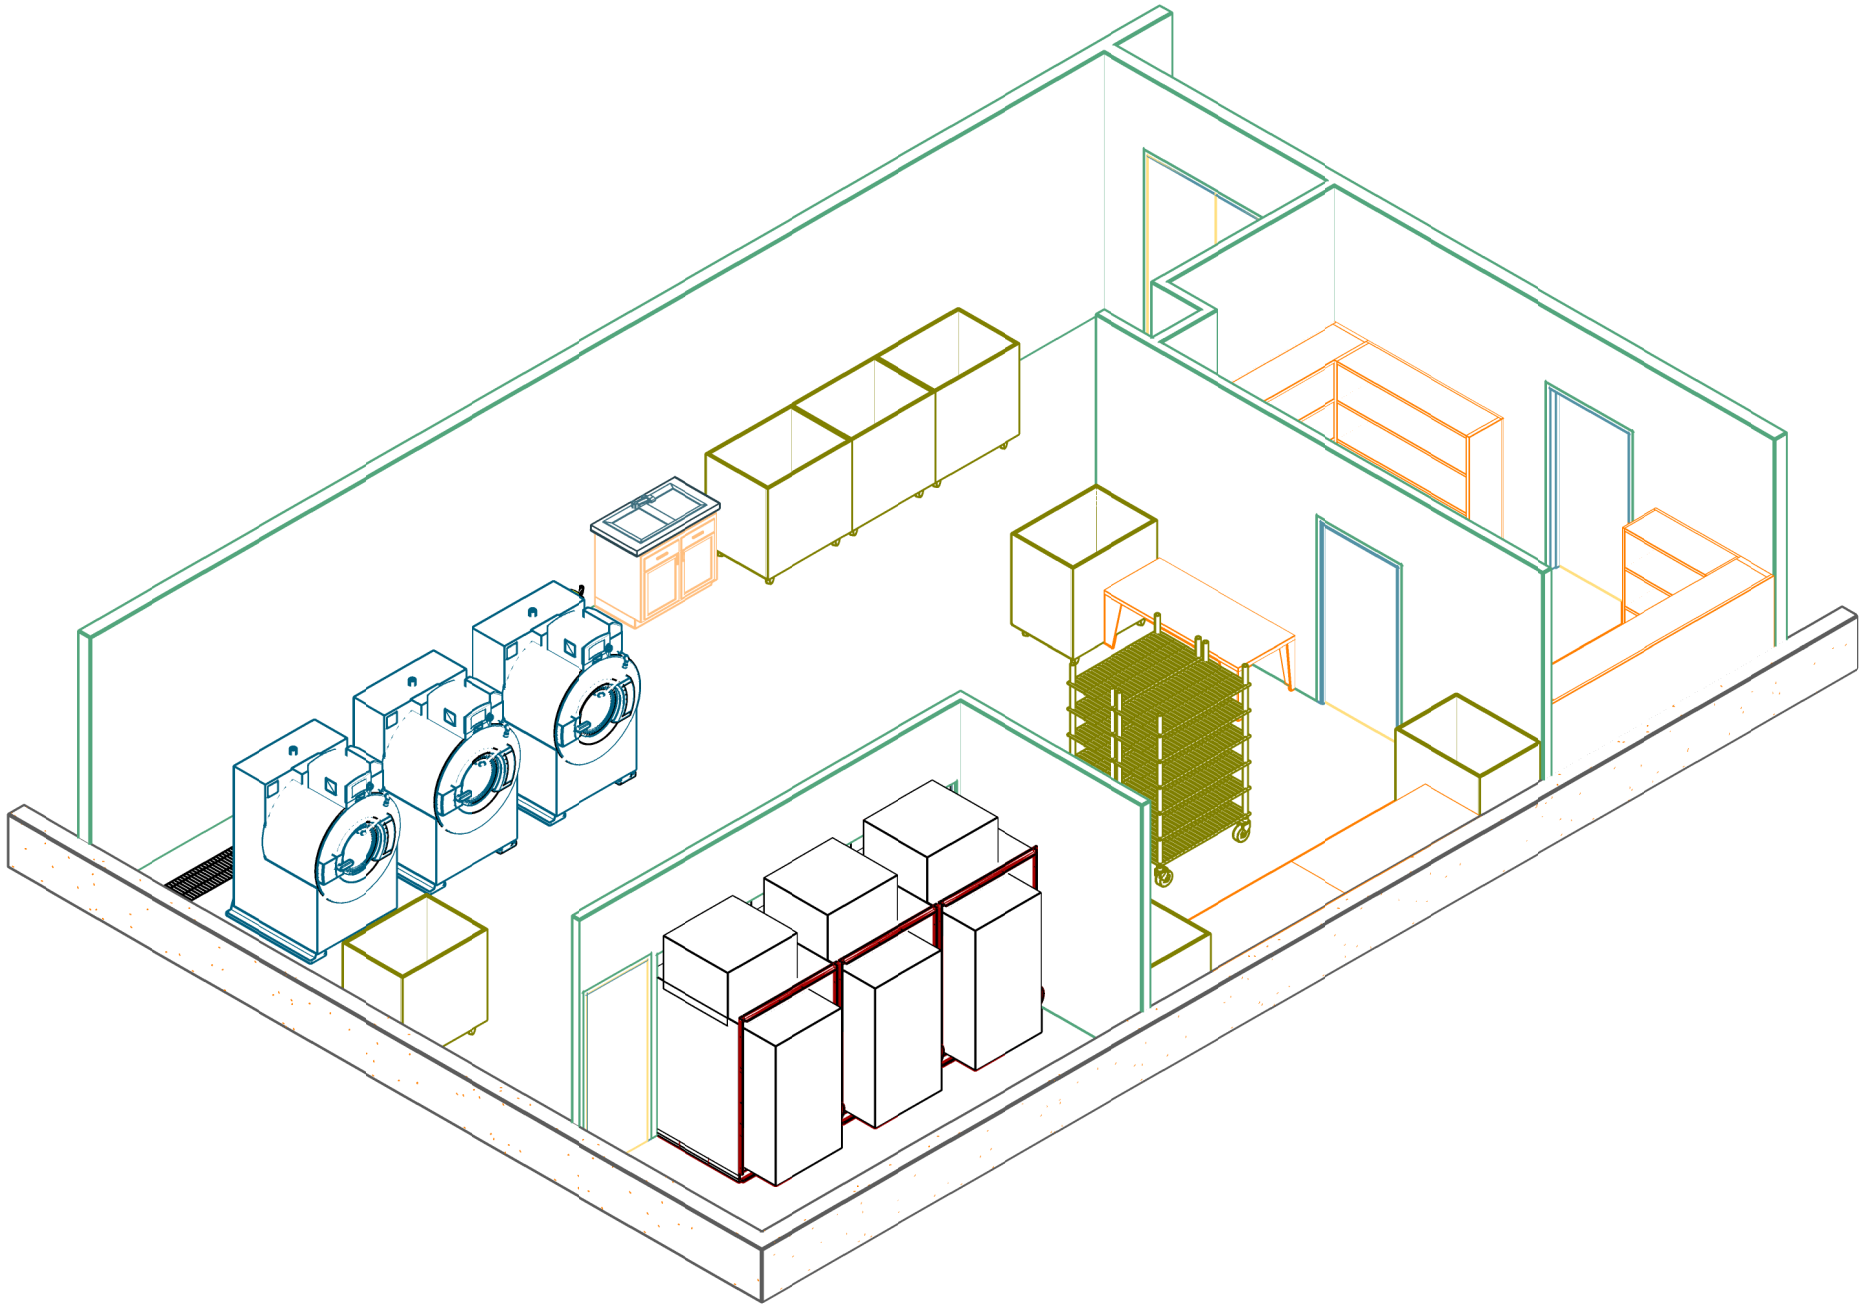

200 Room Hotel (Select Service)

Rendering Portfolio

200 ROOM HOTEL (SELECT SERVICE)

PROJECT NO.	AREA	DRAWN BY	DATE
LDR-****	1360	KRP	8-Aug-22

NOT FOR CONSTRUCTION PURPOSES. Equipment specifications are subject to change without notice. Please see equipment installation manuals for updated equipment installation requirements.

200 ROOM HOTEL (SELECT SERVICE)

PROJECT NO.

LDR-****

AREA

1360

DRAWN BY

KRP

DATE