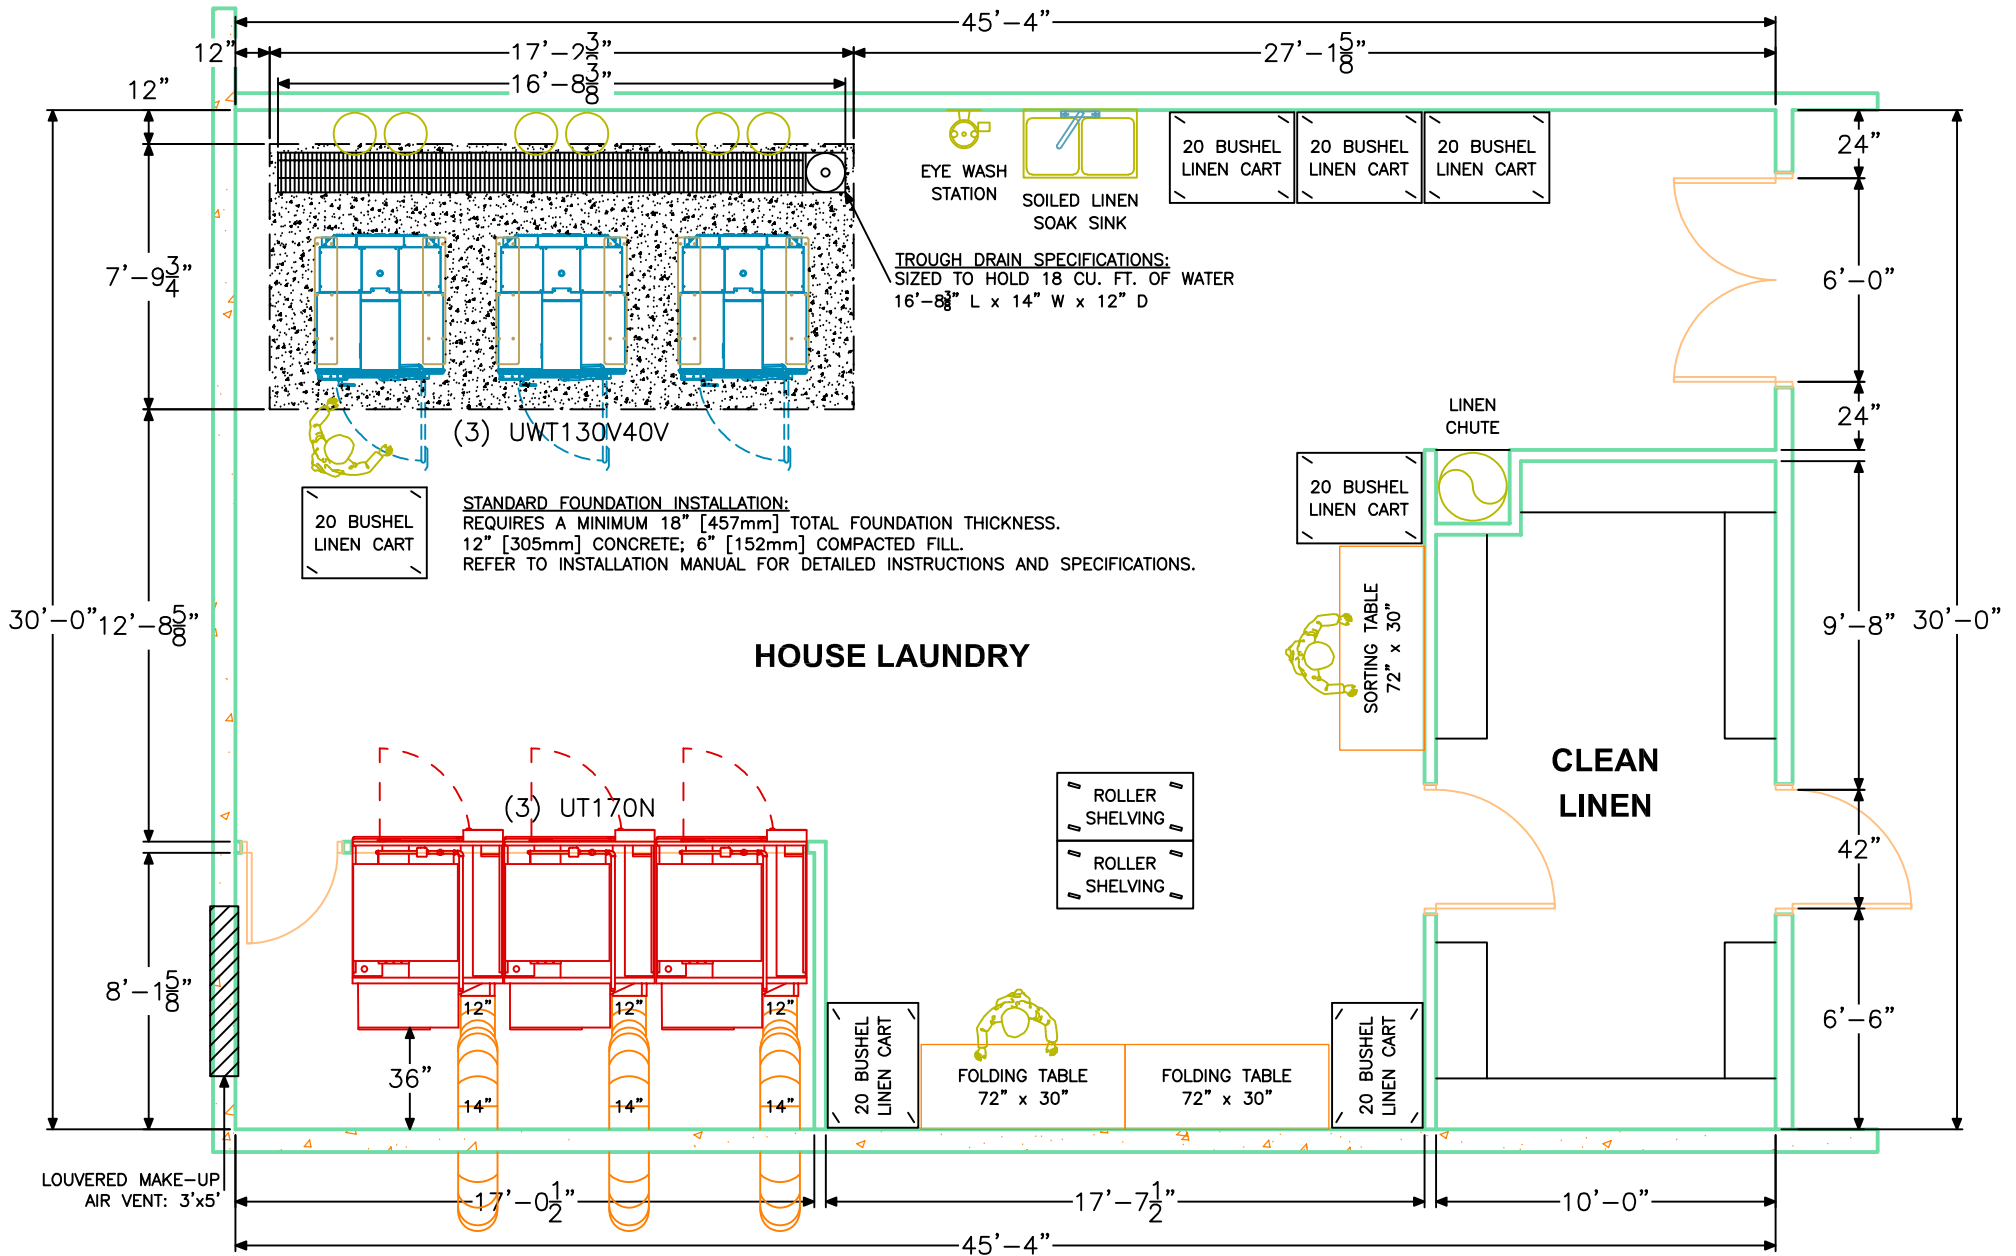

200 Room Hotel (Select Service)

Rendering Portfolio

200 ROOM HOTEL (SELECT SERVICE)

PROJECT NO.	AREA	DRAWN BY	DATE
LDR-****	1360	KRP	8-Aug-22

NOT FOR CONSTRUCTION PURPOSES. Equipment specifications are subject to change without notice. Please see equipment installation manuals for updated equipment installation requirements.

200 ROOM HOTEL (SELECT SERVICE)

PROJECT NO.

LDR-****

AREA

1360

DRAWN BY

KRP

DATE